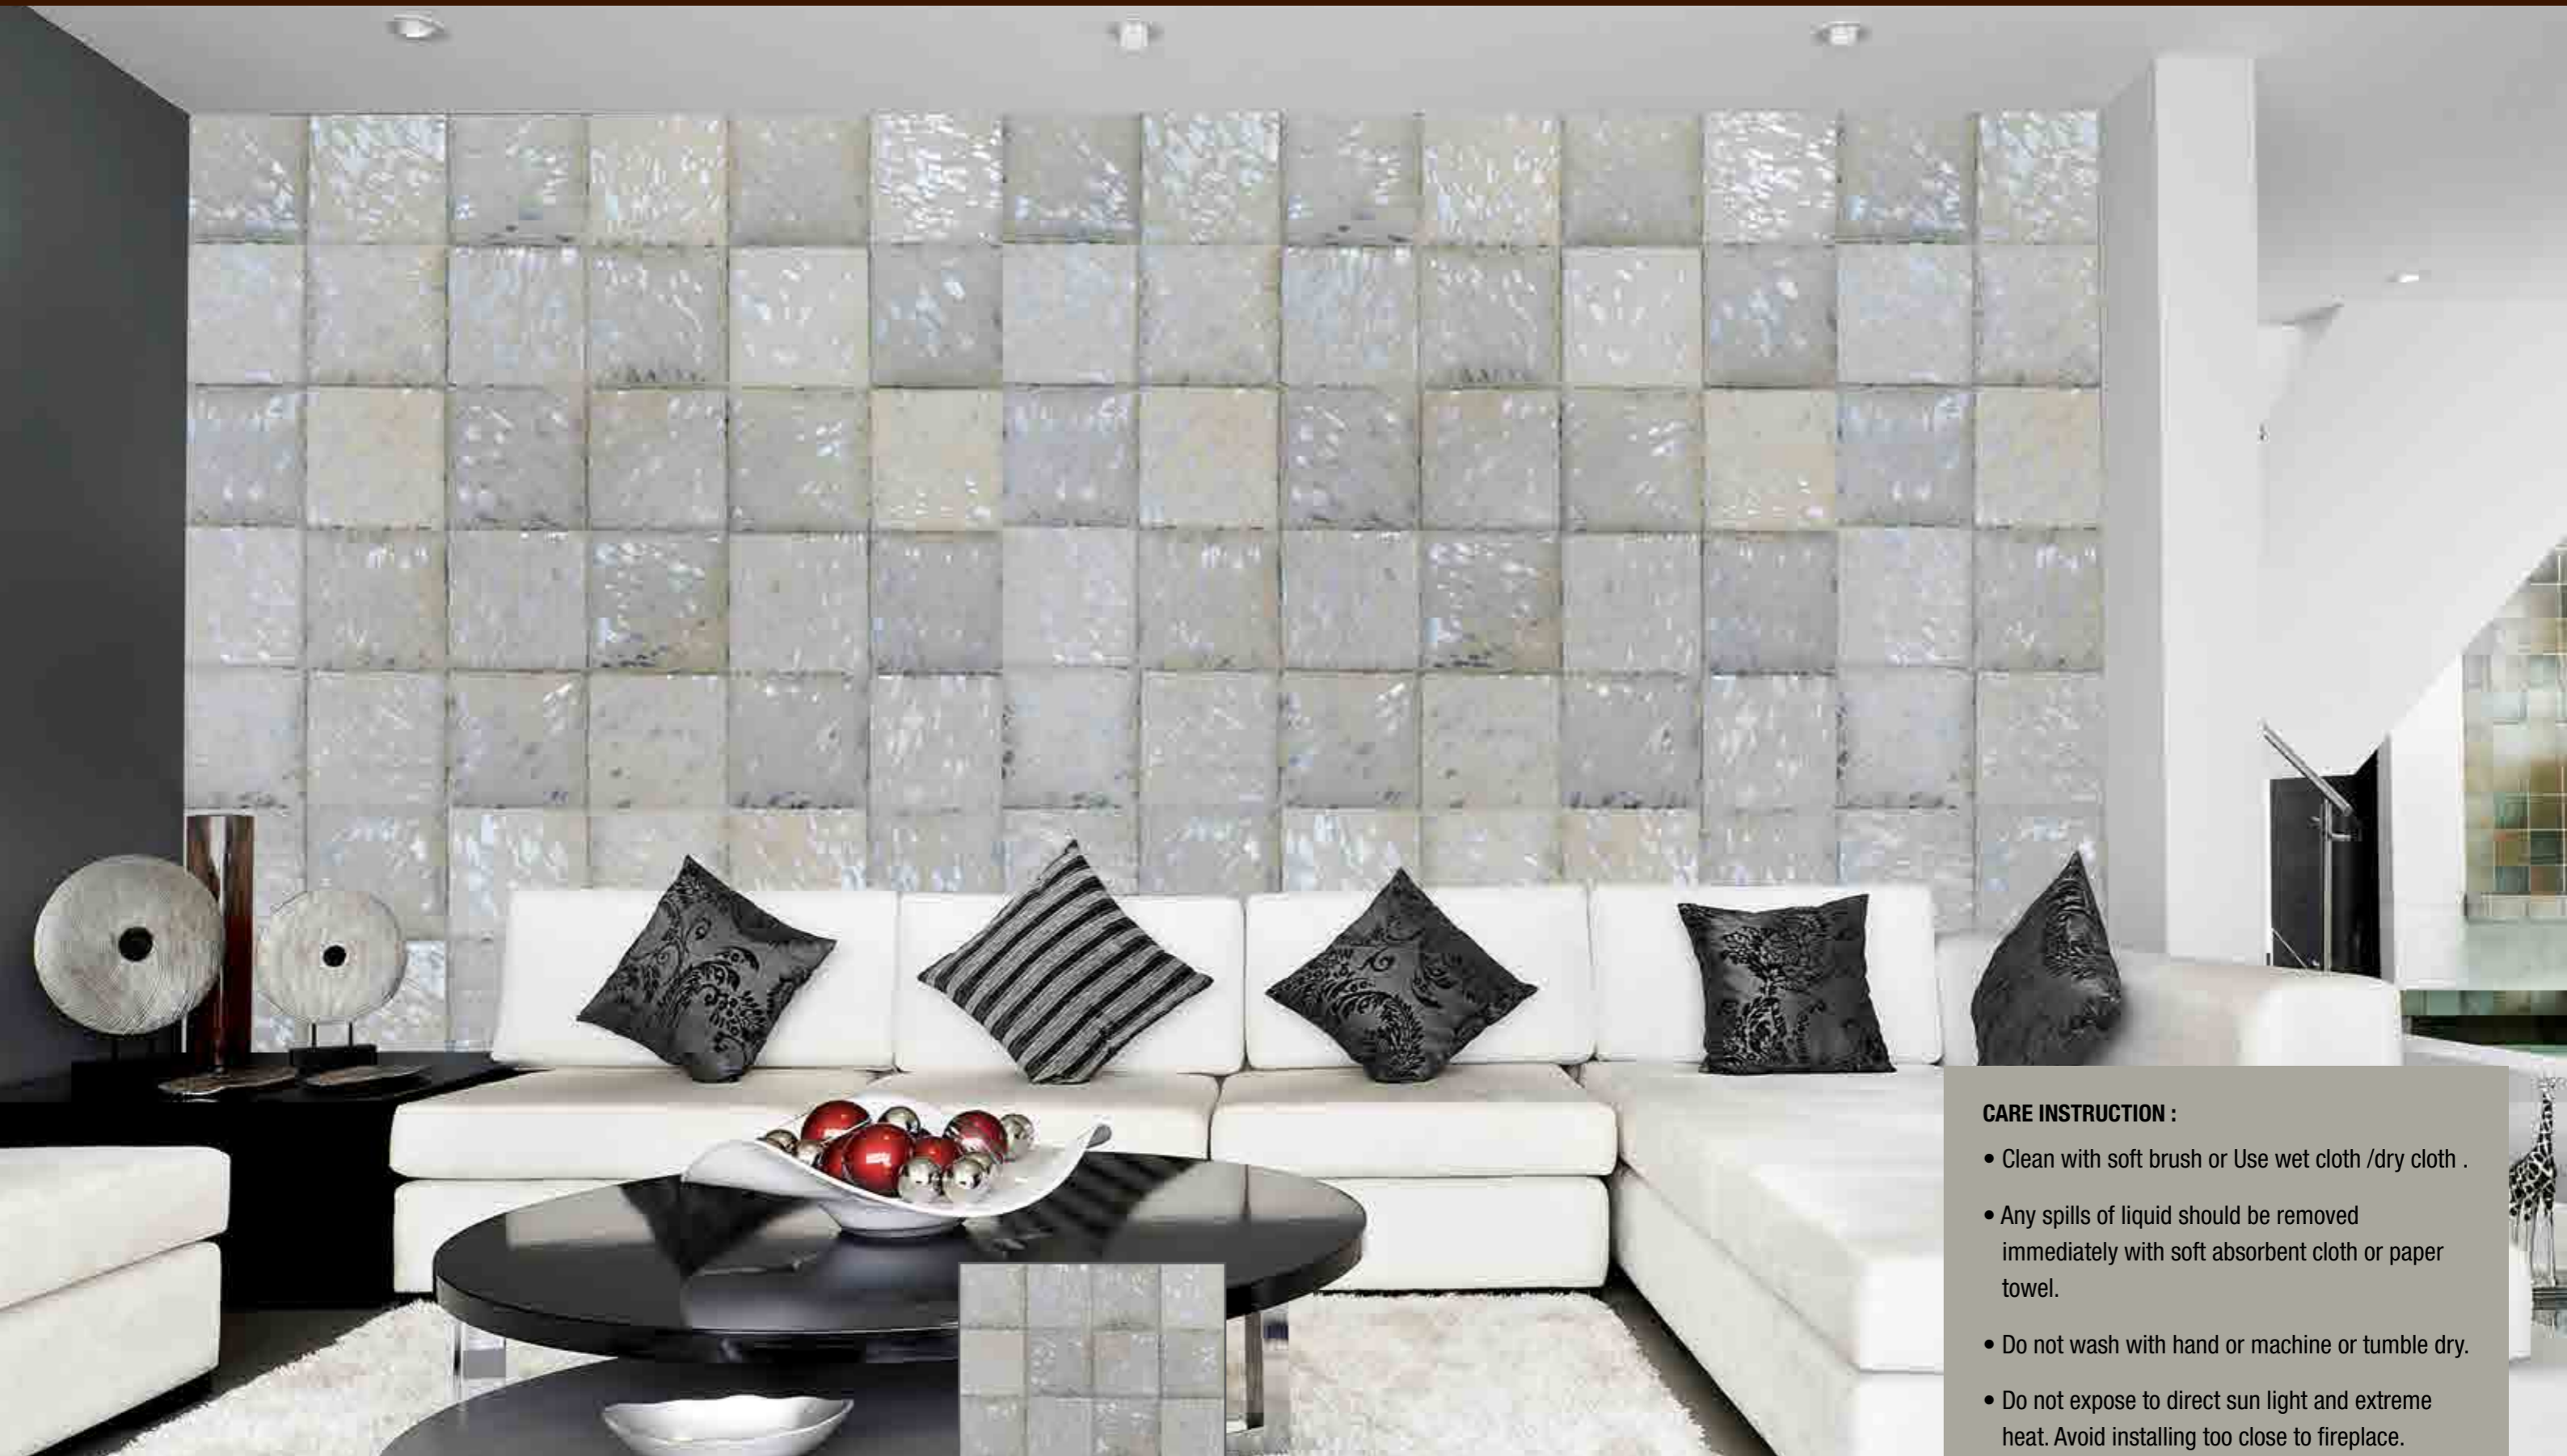

SALCON-SILVER

This beautiful hand crafted wall tiles is made from the best quality leather.

AVAILABLE SIZE: Any Size As Per Order

CARE INSTRUCTION :

- Clean with soft brush or Use wet cloth /dry cloth .
- Any spills of liquid should be removed immediately with soft absorbent cloth or paper towel.
- Do not wash with hand or machine or tumble dry.
- Do not expose to direct sun light and extreme heat. Avoid installing too close to fireplace.
- With proper care you should enjoy many years of beauty and elegance of our Leather & Leatherite wall tiles.