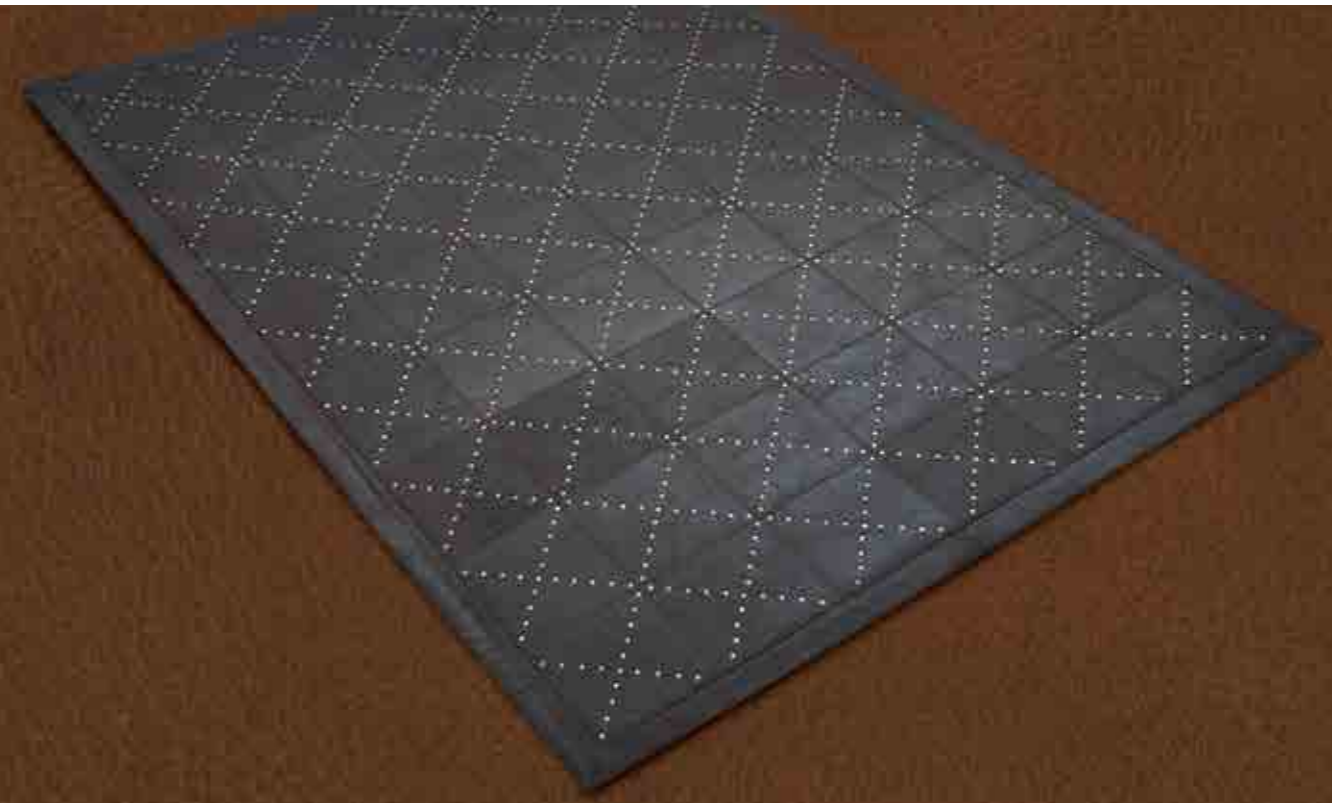

VICTORIA-CHOCCLATE