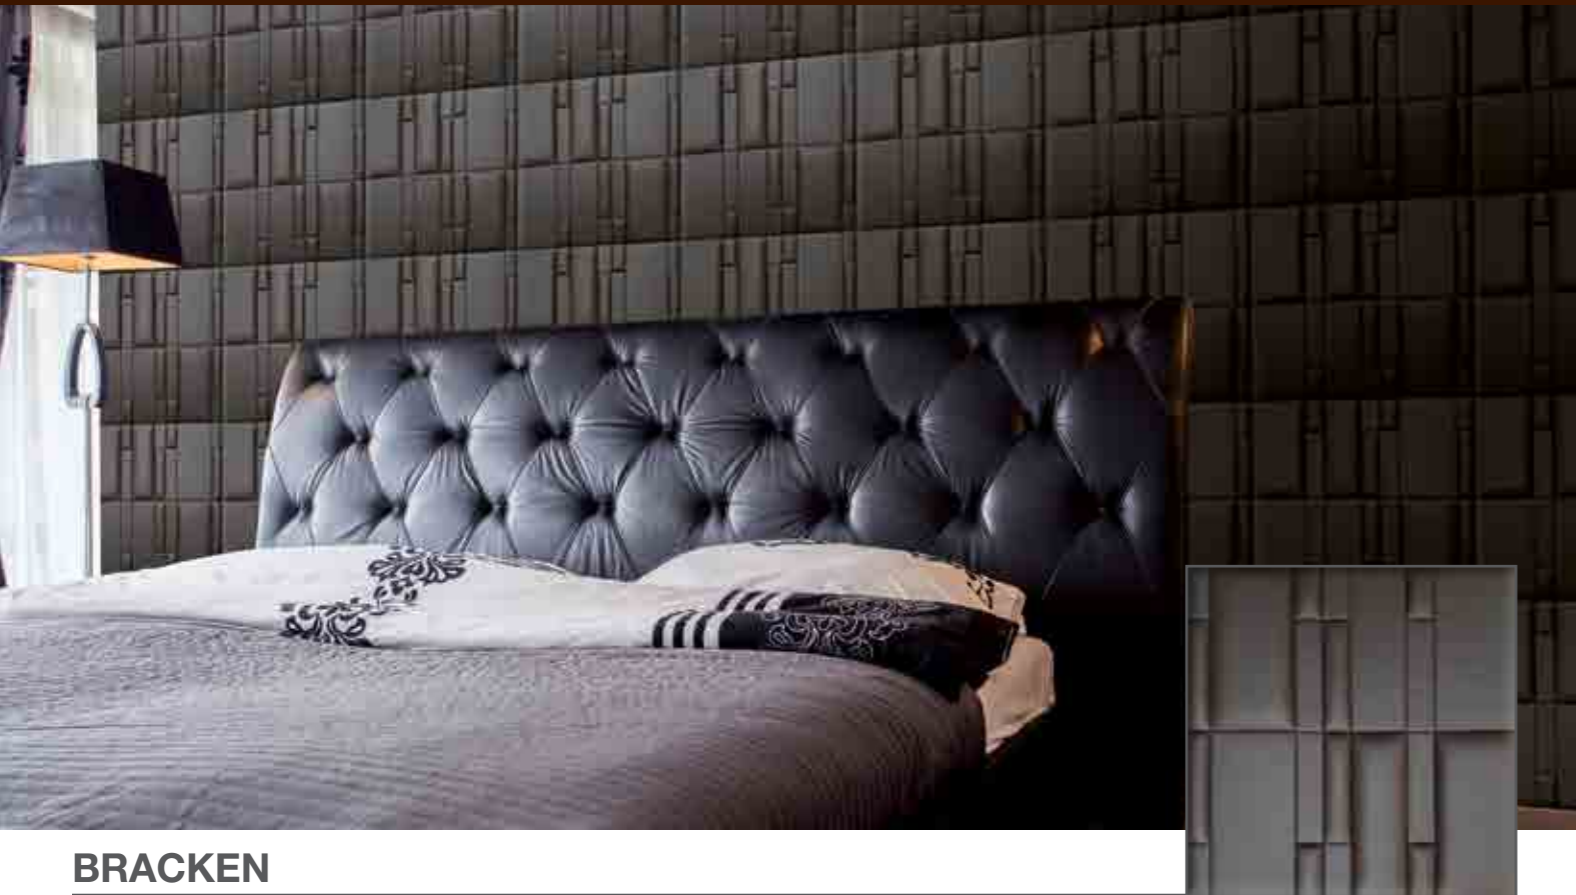

This beautiful hand crafted wall tiles is made from the best quality leatherite.

AVAILABLE SIZE: Any Size As Per Order

This beautiful hand crafted wall tiles is made from the best quality leatherite.

AVAILABLE SIZE: Any Size As Per Order