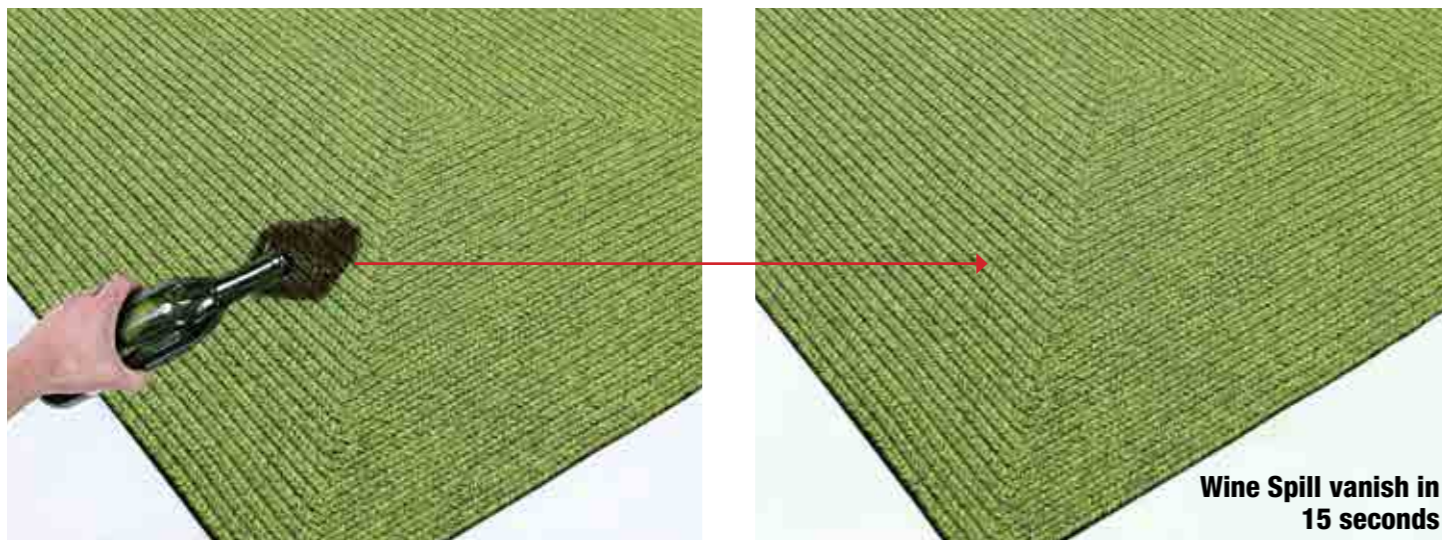

A Wine Spill Test on OUTDOOR/INDOOR Heavy Weight

Wine Spill vanish in 15 seconds