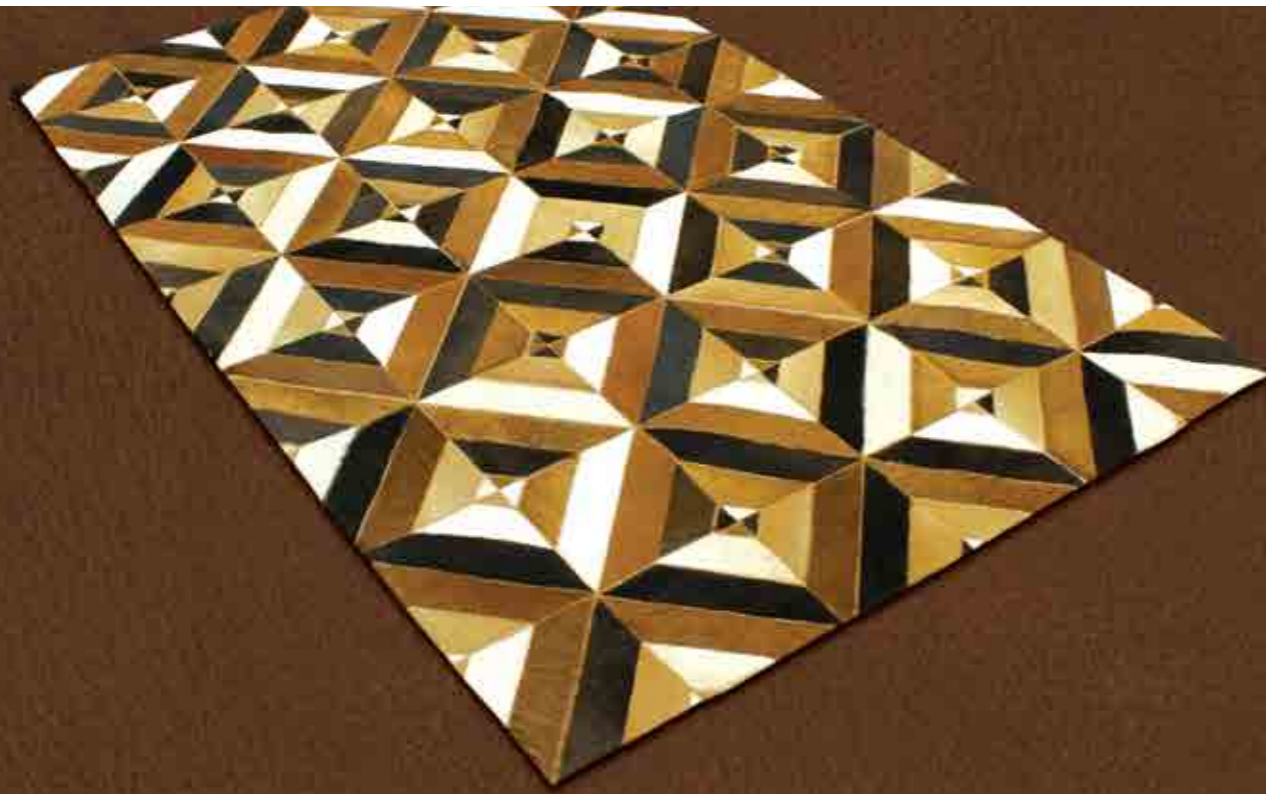

SHANGRILA-BROWN

HERITAGE-BLACK

SHANGRILA-GREY

HERITAGE-BROWN

READY SIZE : 120 x 180 cms
CUSTOMIZATION ANY SHAPE/ANY SIZE ON ORDER

This beautiful hand crafted leather rug is made from the best quality leather. This carpet may not lay flat as you open it when it is unrolled from its packaging. Please lay it on the opposite side from the opening direction and let the carpet lay for little while, and it will become flat in a short time.

ZIPPY-BROWN

TUSCAN-BROWN

CONGO-BEIGE

READY SIZE : 120 x 180 cms

CUSTOMIZATION ANY SHAPE/ANY SIZE ON ORDER

BORDERLINE-GREY

This beautiful hand crafted leather rug is made from the best quality leather. This carpet may not lay flat as you open it when it is unrolled from its packaging. Please lay it on the opposite side from the opening direction and let the carpet lay for little while, and it will become flat in a short time.

BLACKBURN-CHOCOLATE

COSMOS-BROWN

This beautiful hand crafted leather rug is made from the best quality leather. This carpet may not lay flat as you open it when it is unrolled from its packaging. Please lay it on the opposite side from the opening direction and let the carpet lay for little while, and it will become flat in a short time.