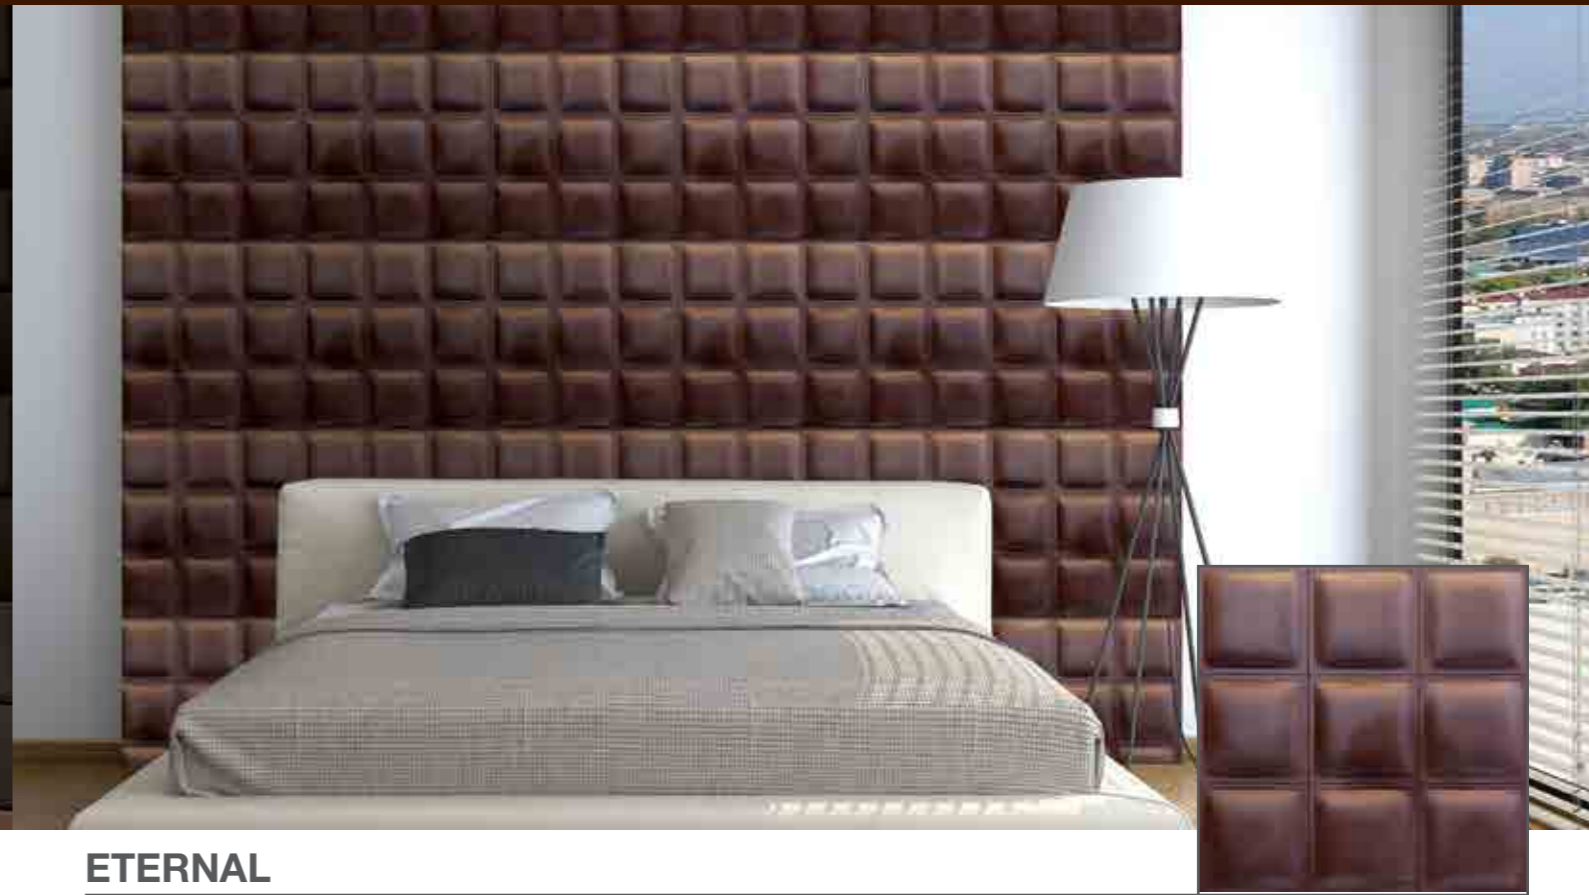

This beautiful hand crafted wall tiles is made from the best quality leatherite.

AVAILABLE SIZE: Any Size As Per Order

This beautiful hand crafted wall tiles is made from the best quality leatherite.

AVAILABLE SIZE: Any Size As Per Order