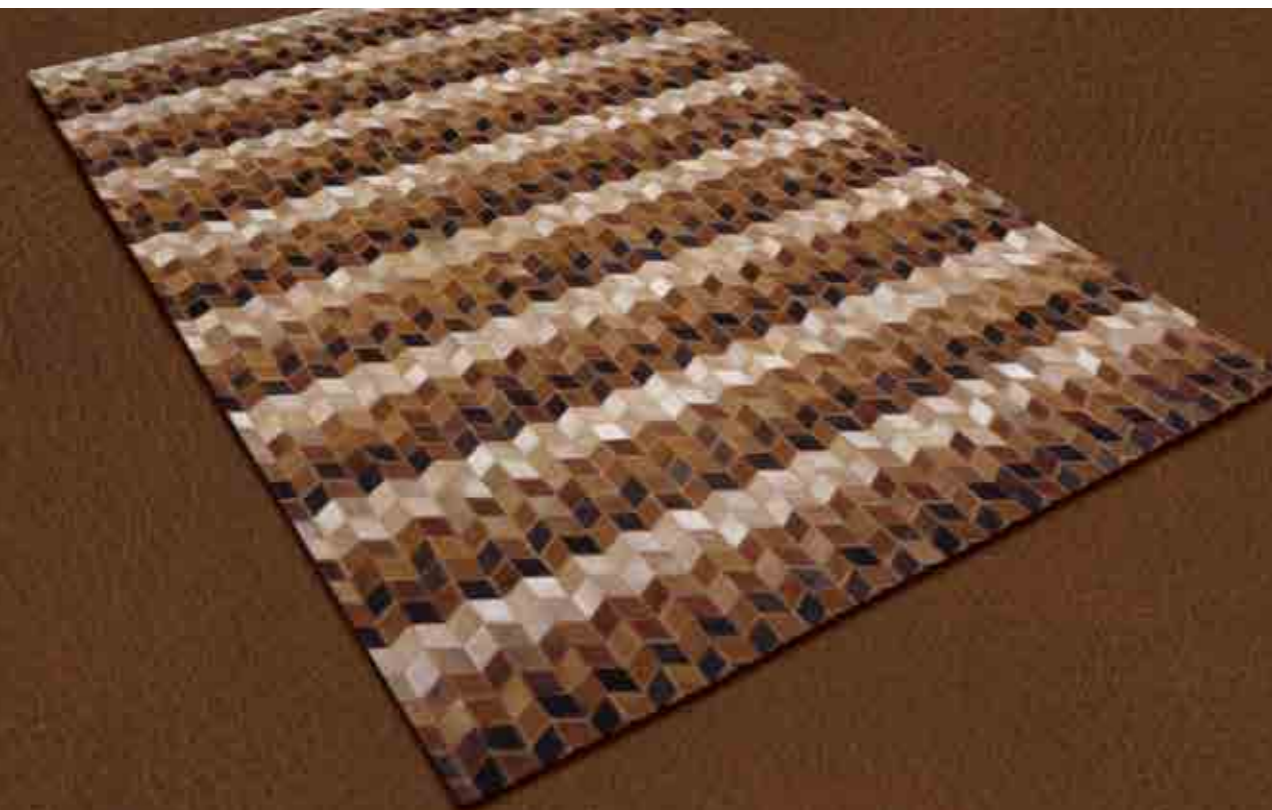

SIZE: 40x40x45 cms

ECO LEATHER
RUGS

DAIMOND-GREY

VARIATION-BROWN

DIAMOND-BROWN

READY SIZE : 120 x 180 cms
CUSTOMIZATION ANY SHAPE/ANY SIZE ON ORDER

HIGHFIELD-BROWN

This beautiful hand crafted leather rug is made from the best quality leather. This carpet may not lay flat as you open it when it is unrolled from its packaging. Please lay it on the opposite side from the opening direction and let the carpet lay for little while, and it will become flat in a short time.