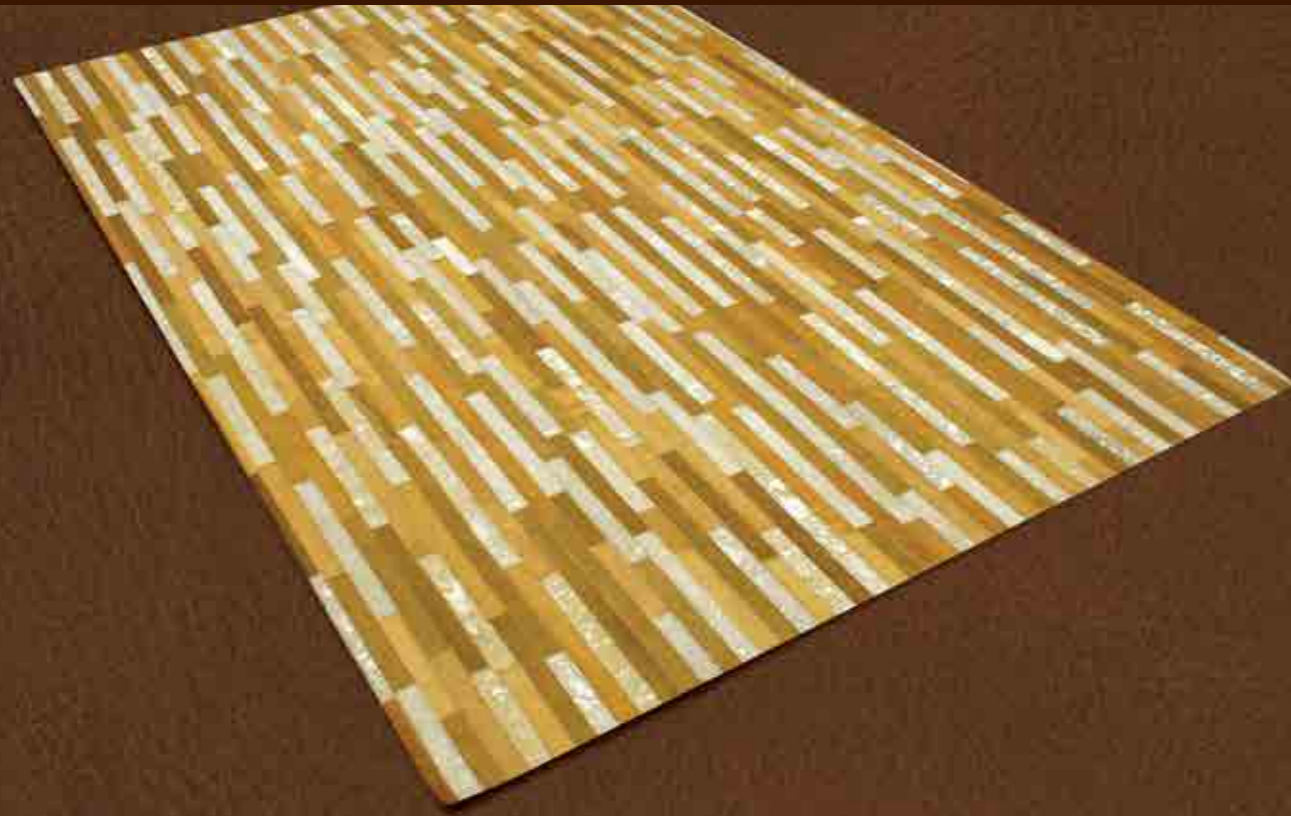

OPTIC-CHOCCLATE

COLUMN-CHOCCLATE

OPTIC-BROWN

COLUMN-BROWN

READY SIZE : 120 x 180 cms

CUSTOMIZATION ANY SHAPE/ANY SIZE ON ORDER

READY SIZE : 120 x 180 cms

CUSTOMIZATION ANY SHAPE/ANY SIZE ON ORDER