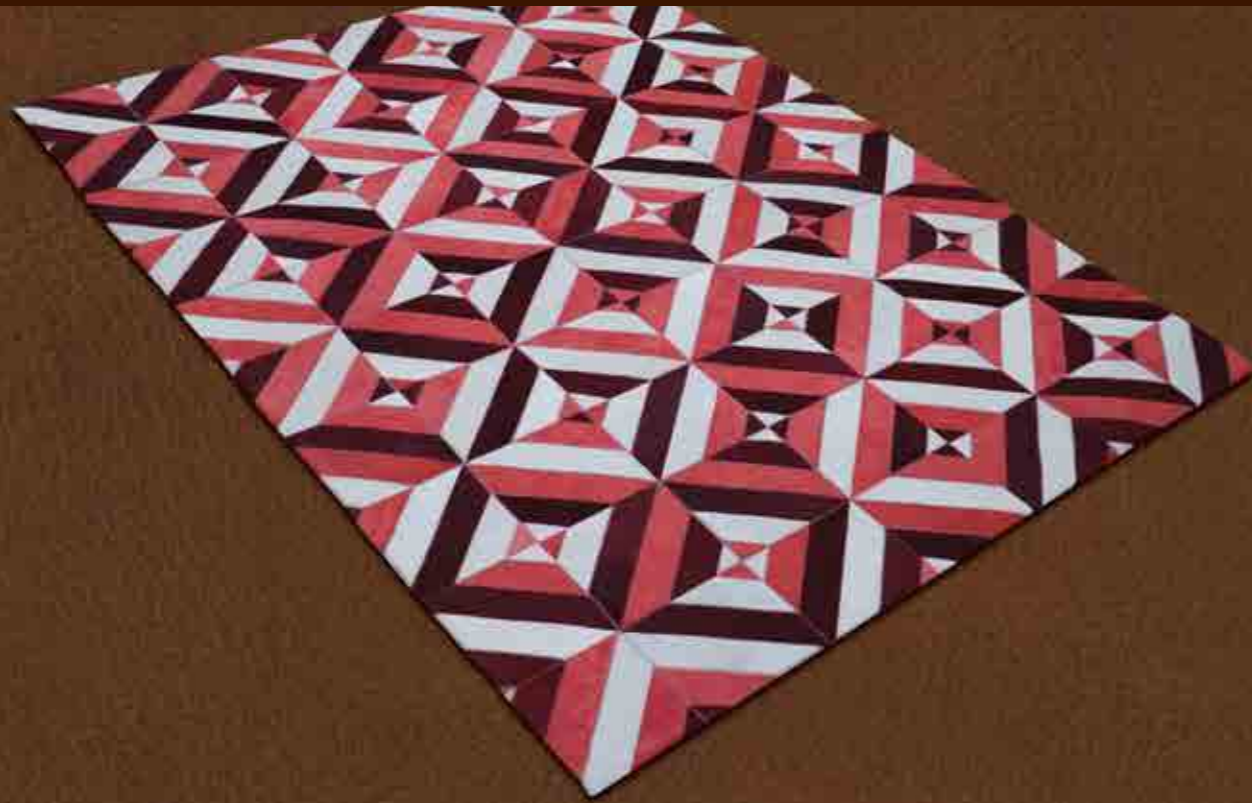

DYED LEATHER RUGS

CONGO-BLUE

CRYSTAL-MULTI

LATINO-NAVY

READY SIZE : 120 x 180 cms

CUSTOMIZATION ANY SHAPE/ANY SIZE ON ORDER

MOSAIC-GREEN

This beautiful hand crafted leather rug is made from the best quality leather. This carpet may not lay flat as you open it when it is unrolled from its packaging. Please lay it on the opposite side from the opening direction and let the carpet lay for little while, and it will become flat in a short time.