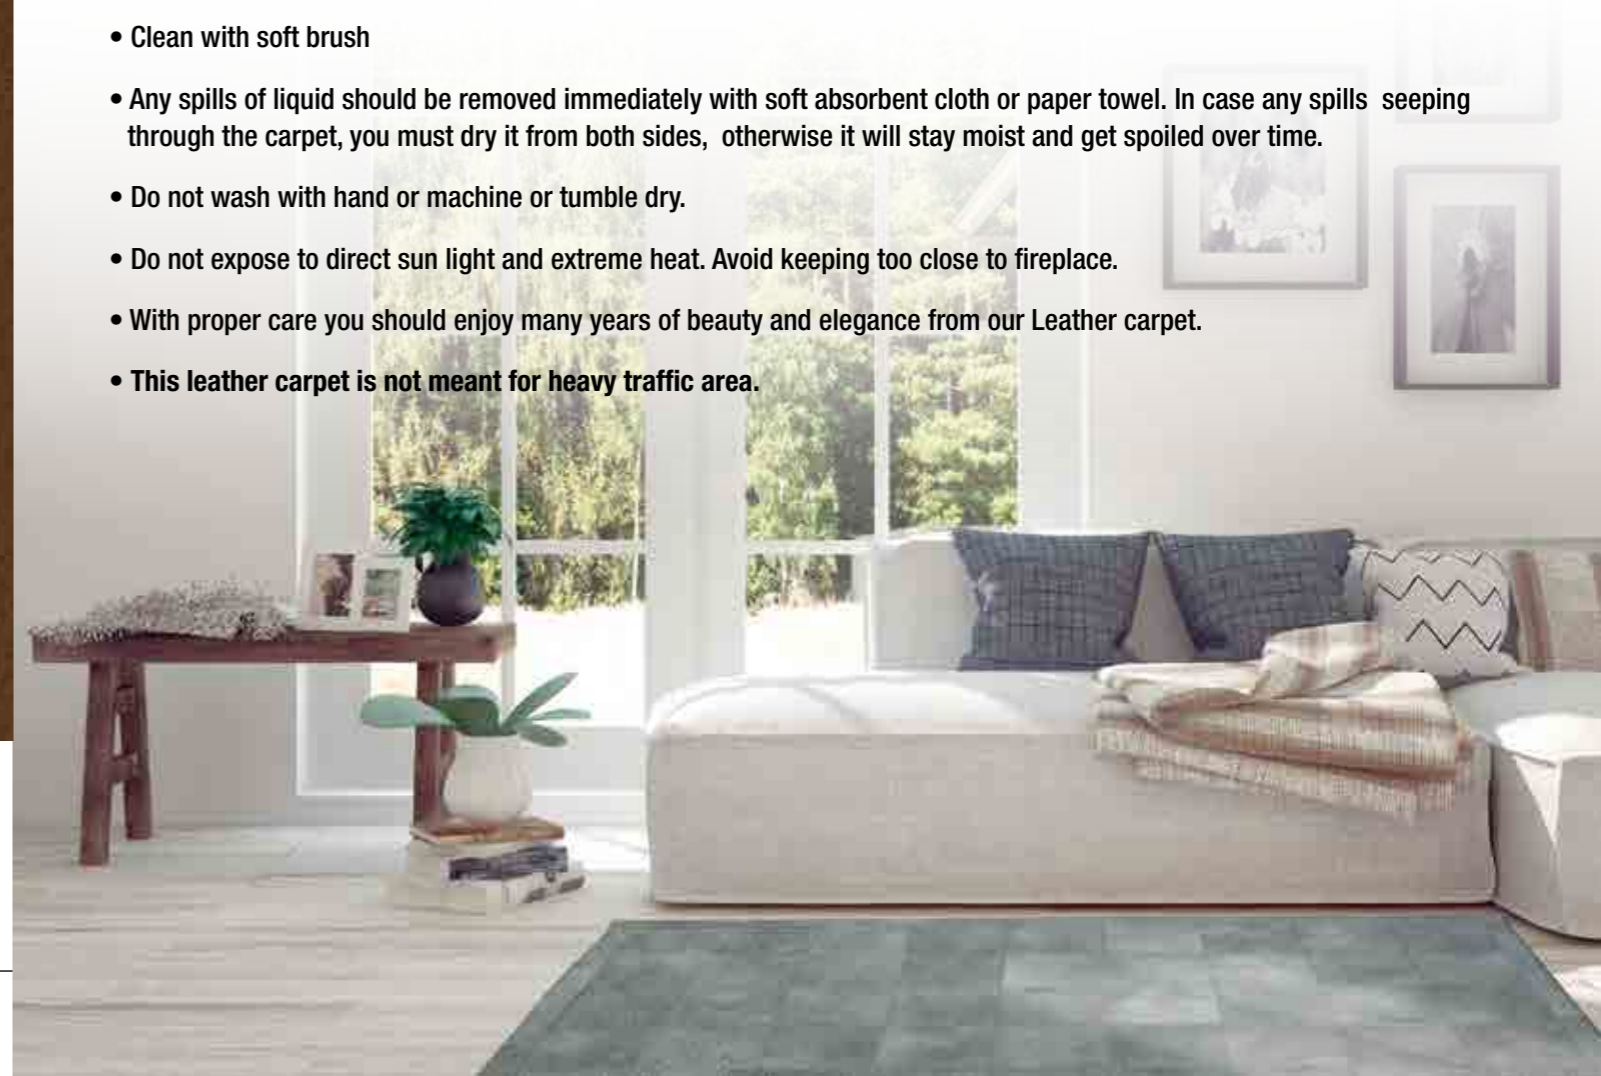

CUSTOMIZATION ANY SHAPE/ANY SIZE ON ORDER

AERIAL-CHOCCLATE ▲

VINTAGE-GREY ▲

AIR STREAM-CHOCCLATE ▲

READY SIZE : 120 x 180 cms

CUSTOMIZATION ANY SHAPE/ANY SIZE ON ORDER

CARE INSTRUCTION :

- Clean with soft brush
- Any spills of liquid should be removed immediately with soft absorbent cloth or paper towel. In case any spills seeping through the carpet, you must dry it from both sides, otherwise it will stay moist and get spoiled over time.
- Do not wash with hand or machine or tumble dry.
- Do not expose to direct sun light and extreme heat. Avoid keeping too close to fireplace.
- With proper care you should enjoy many years of beauty and elegance from our Leather carpet.
- **This leather carpet is not meant for heavy traffic area.**