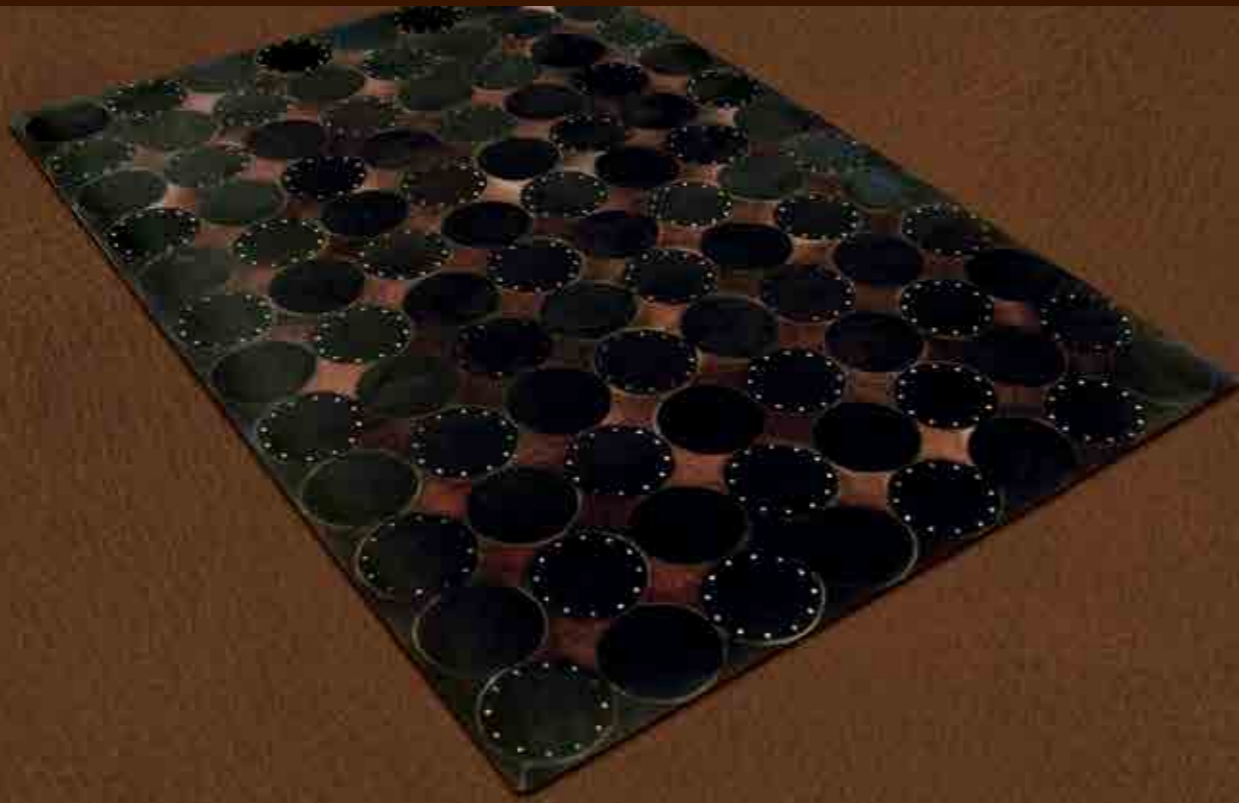

ZIPPY-BROWN

TUSCAN-BROWN

CONGO-BEIGE

READY SIZE : 120 x 180 cms

CUSTOMIZATION ANY SHAPE/ANY SIZE ON ORDER

BORDERLINE-GREY

This beautiful hand crafted leather rug is made from the best quality leather. This carpet may not lay flat as you open it when it is unrolled from its packaging. Please lay it on the opposite side from the opening direction and let the carpet lay for little while, and it will become flat in a short time.

BLACKBURN-CHOCOLATE

COSMOS-BROWN

This beautiful hand crafted leather rug is made from the best quality leather. This carpet may not lay flat as you open it when it is unrolled from its packaging. Please lay it on the opposite side from the opening direction and let the carpet lay for little while, and it will become flat in a short time.