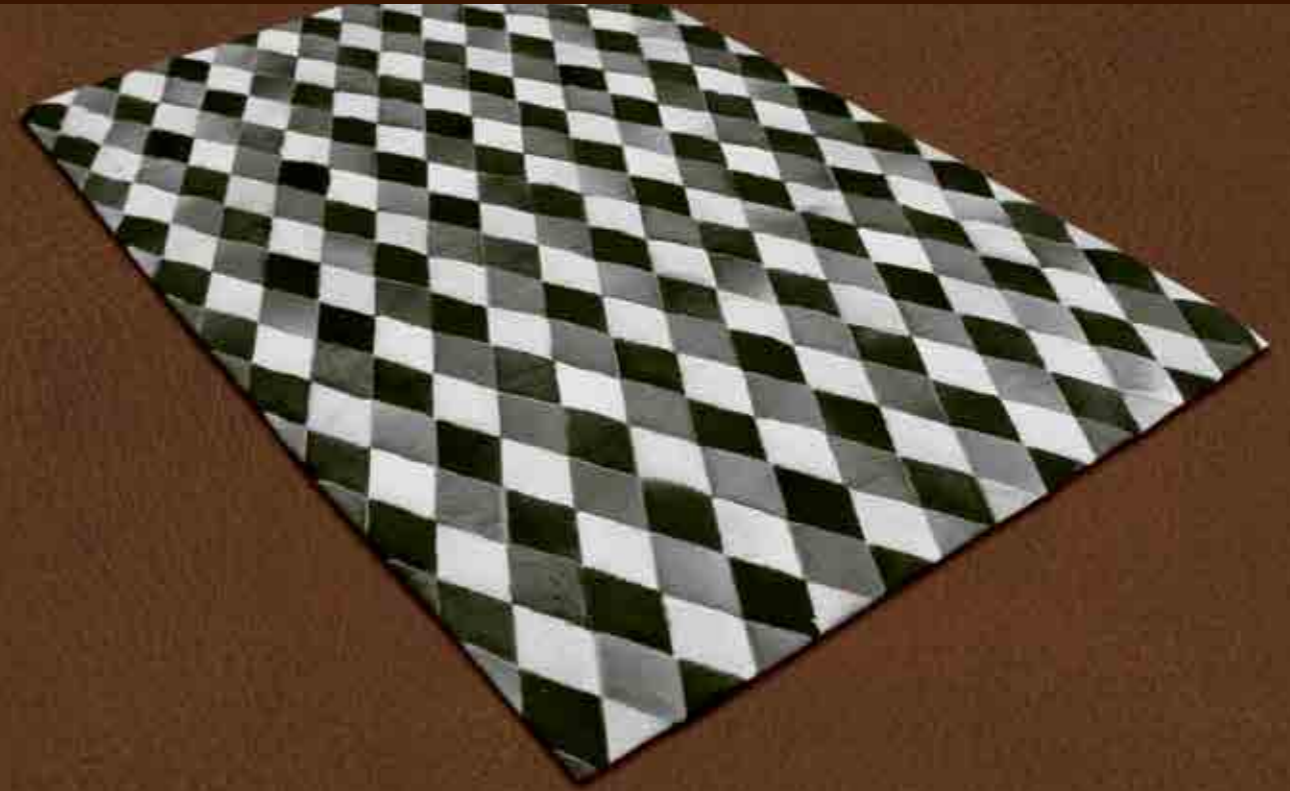

CONCORD-BLACK

CONCORD-CHOCCLATE

CONCORD-GREY

ORNAMENT-BEIGE

READY SIZE : 120 x 180 cms

CUSTOMIZATION ANY SHAPE/ANY SIZE ON ORDER

This beautiful hand crafted leather rug is made from the best quality leather. This carpet may not lay flat as you open it when it is unrolled from its packaging. Please lay it on the opposite side from the opening direction and let the carpet lay for little while, and it will become flat in a short time.

SHANGRILA-BROWN

HERITAGE-BLACK

SHANGRILA-GREY

HERITAGE-BROWN

READY SIZE : 120 x 180 cms
CUSTOMIZATION ANY SHAPE/ANY SIZE ON ORDER

This beautiful hand crafted leather rug is made from the best quality leather. This carpet may not lay flat as you open it when it is unrolled from its packaging. Please lay it on the opposite side from the opening direction and let the carpet lay for little while, and it will become flat in a short time.

ZIPPY-BROWN

TUSCAN-BROWN

CONGO-BEIGE

READY SIZE : 120 x 180 cms

CUSTOMIZATION ANY SHAPE/ANY SIZE ON ORDER

BORDERLINE-GREY

This beautiful hand crafted leather rug is made from the best quality leather. This carpet may not lay flat as you open it when it is unrolled from its packaging. Please lay it on the opposite side from the opening direction and let the carpet lay for little while, and it will become flat in a short time.