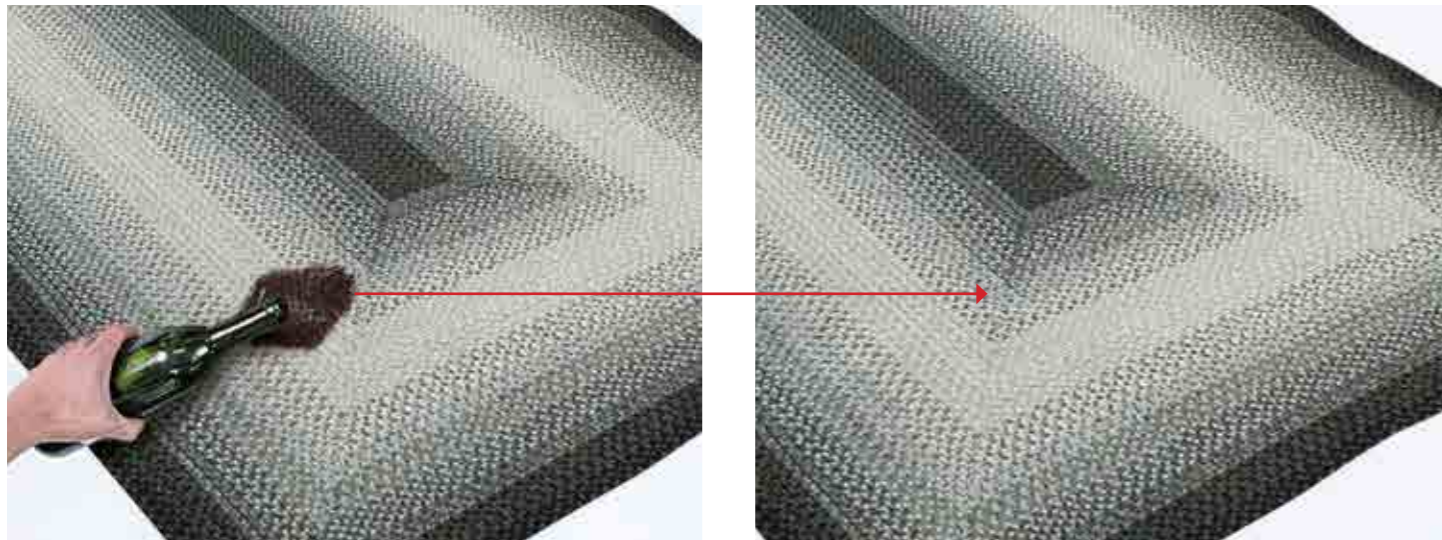

A Wine Spill Test on OUTDOOR/INDOOR Light Weight

Wine Spill vanish in 15 seconds