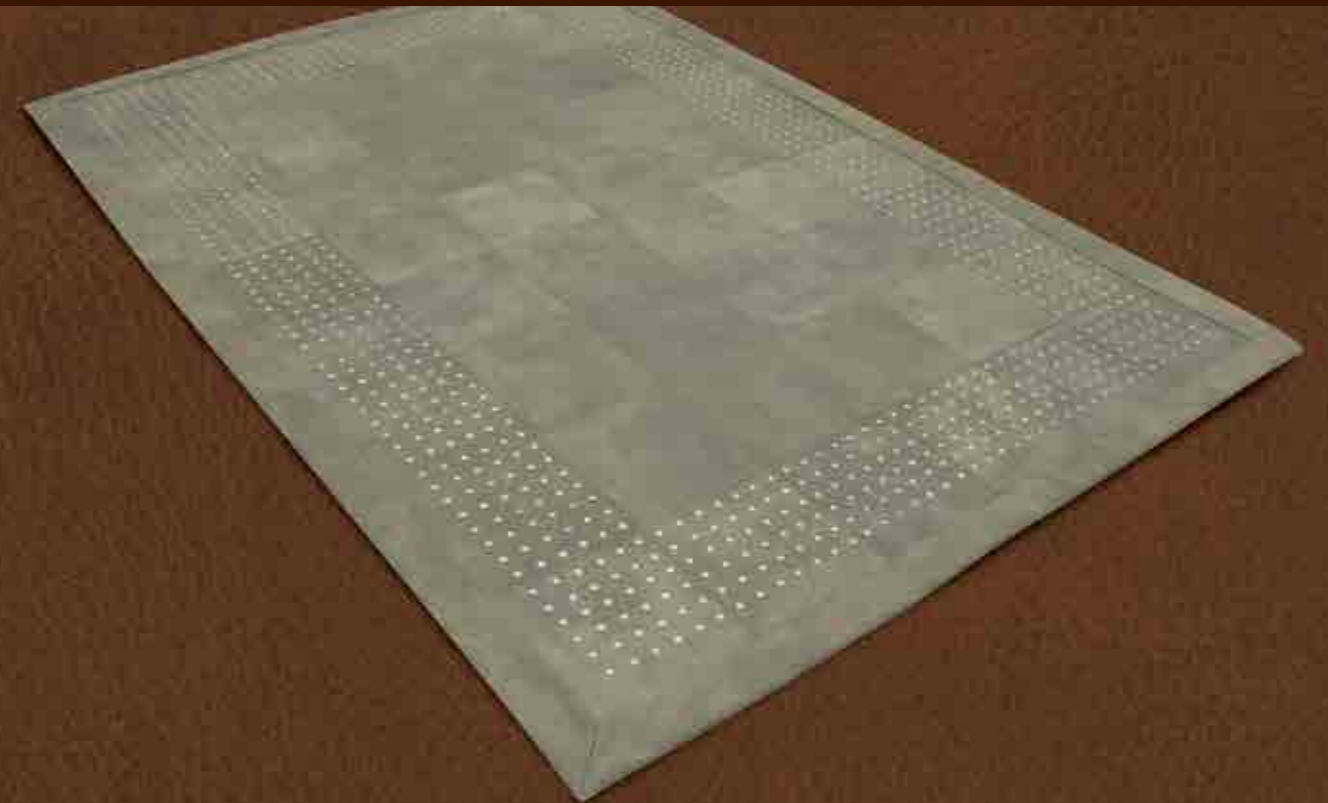

VINTAGE-GREY ▲