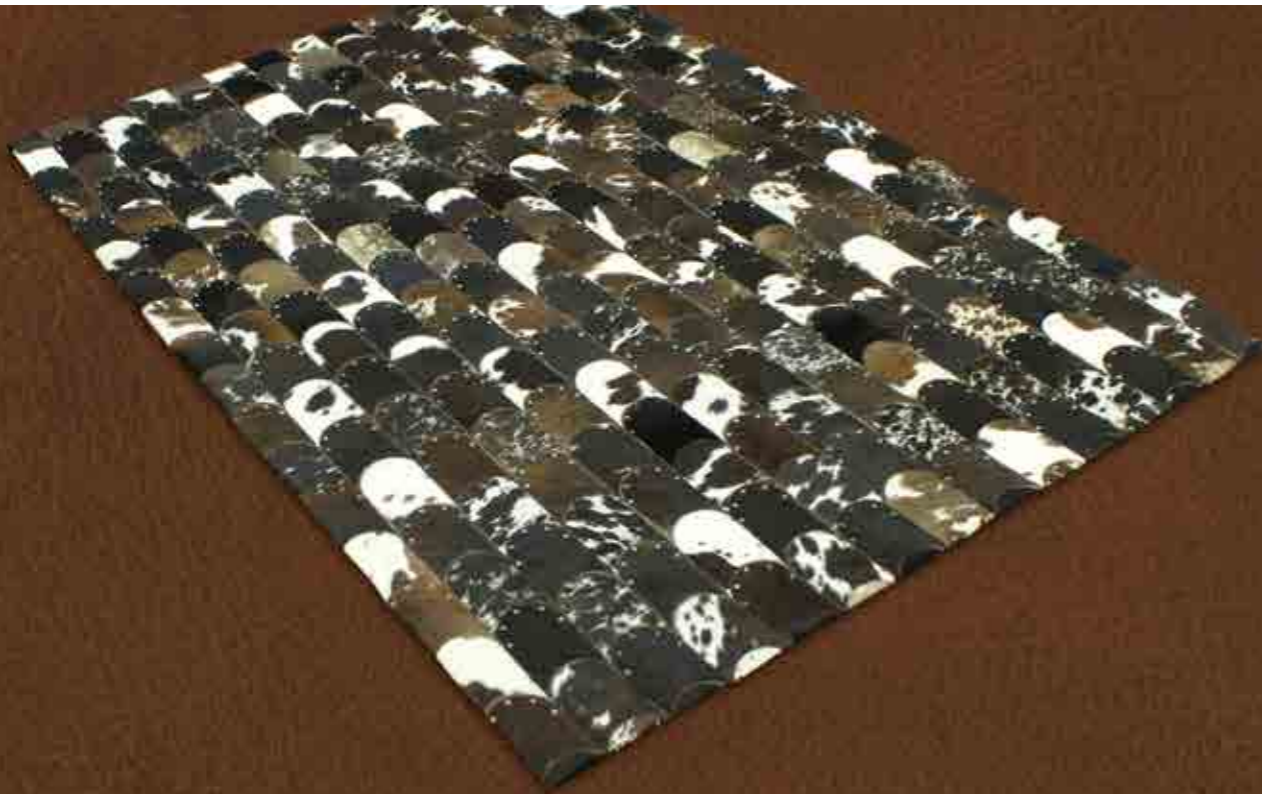

REVANTA-EXOTIC

READY SIZE : 120 x 180 cms

CUSTOMIZATION ANY SHAPE/ANY SIZE ON ORDER