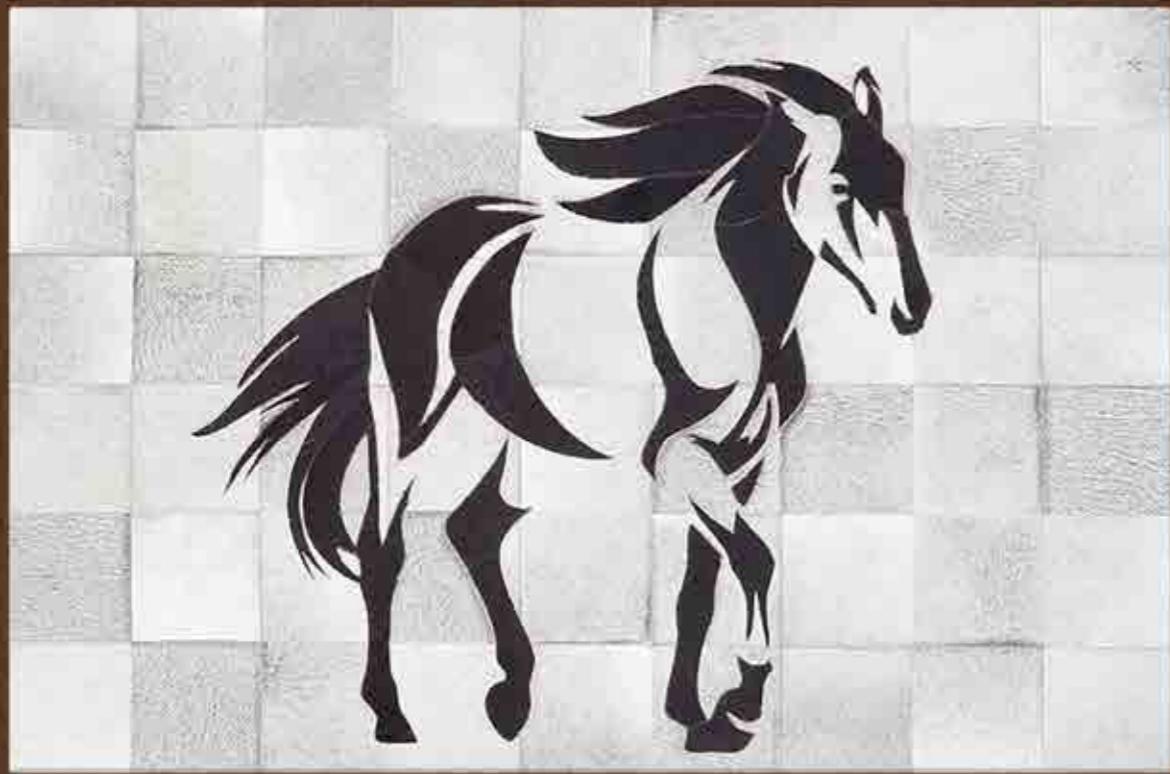

HORSE-GREY

READY SIZE : 120 x 180 cms

CUSTOMIZATION ANY SHAPE/ANY SIZE ON ORDER

HORSE-CHOCCLATE

This beautiful hand crafted leather rug is made from the best quality leather. This carpet may not lay flat as you open it when it is unrolled from its packaging. Please lay it on the opposite side from the opening direction and let the carpet lay for little while, and it will become flat in a short time.