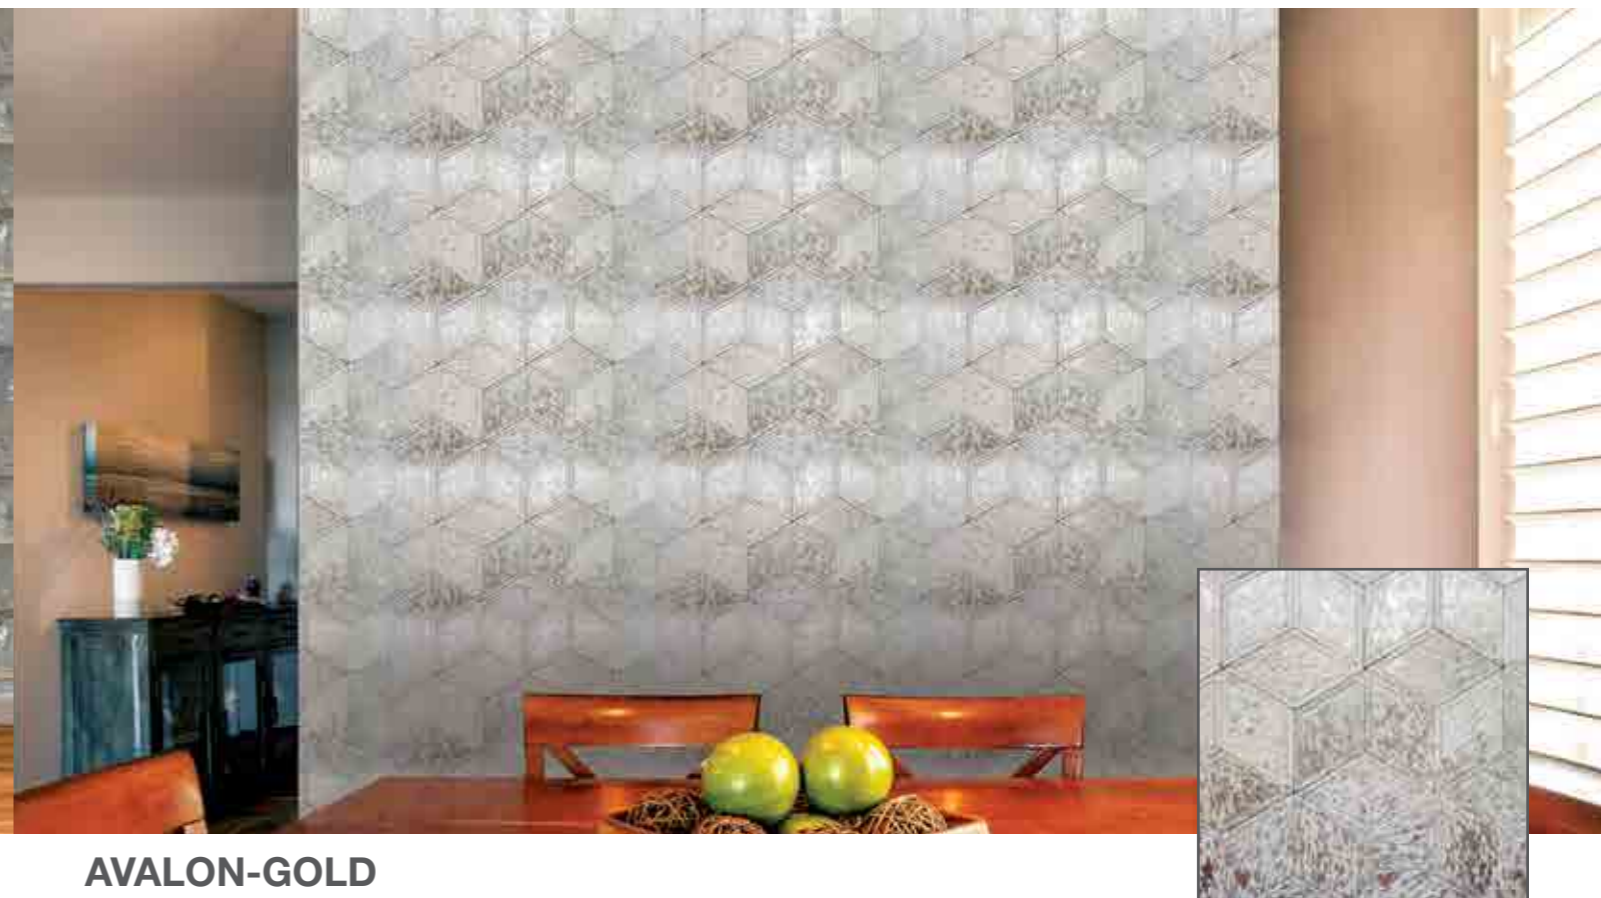

AVAILABLE SIZE: Any Size As Per Order

RAINBOW-MULTI

ALPS-MULTI

SALCON-GOLD

This beautiful hand crafted wall tiles is made from the best quality leather.

AVAILABLE SIZE: Any Size As Per Order

AVALON-GOLD

This beautiful hand crafted wall tiles is made from the best quality leather.

AVAILABLE SIZE: Any Size As Per Order

PLATINO

FLUFFY-SILVER

PEARL

This beautiful hand crafted wall tiles is made from the best quality leatherite.

AVAILABLE SIZE: Any Size As Per Order

IMPALA

This beautiful hand crafted wall tiles is made from the best quality leatherite.