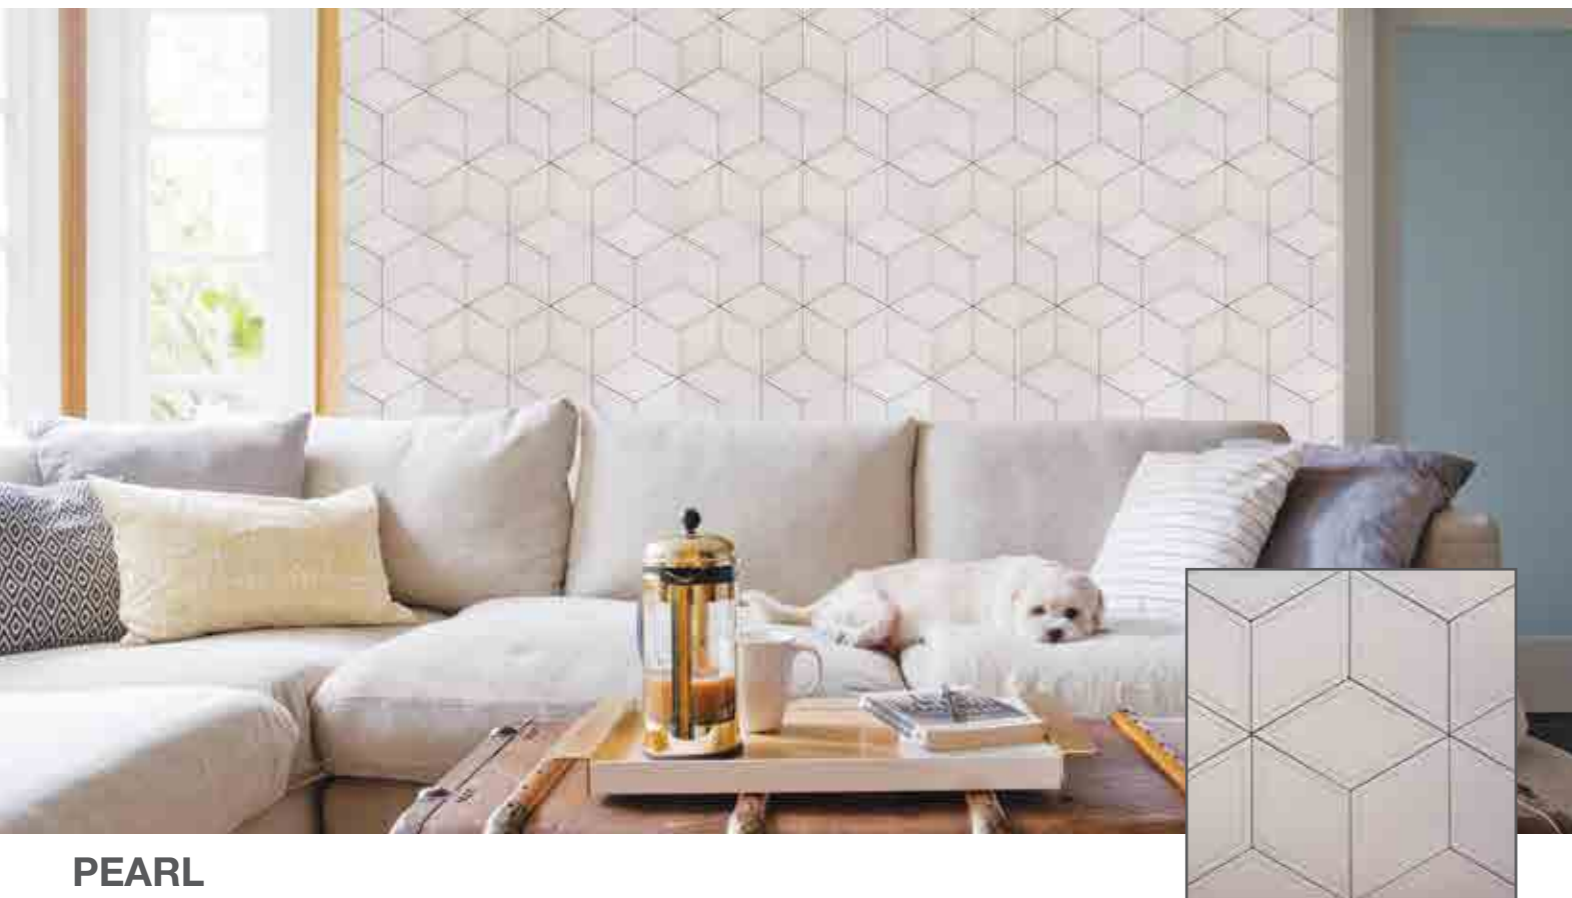

PLATINO

IMPALA

PEARL

This beautiful hand crafted wall tiles is made from the best quality leatherite.

AVAILABLE SIZE: Any Size As Per Order