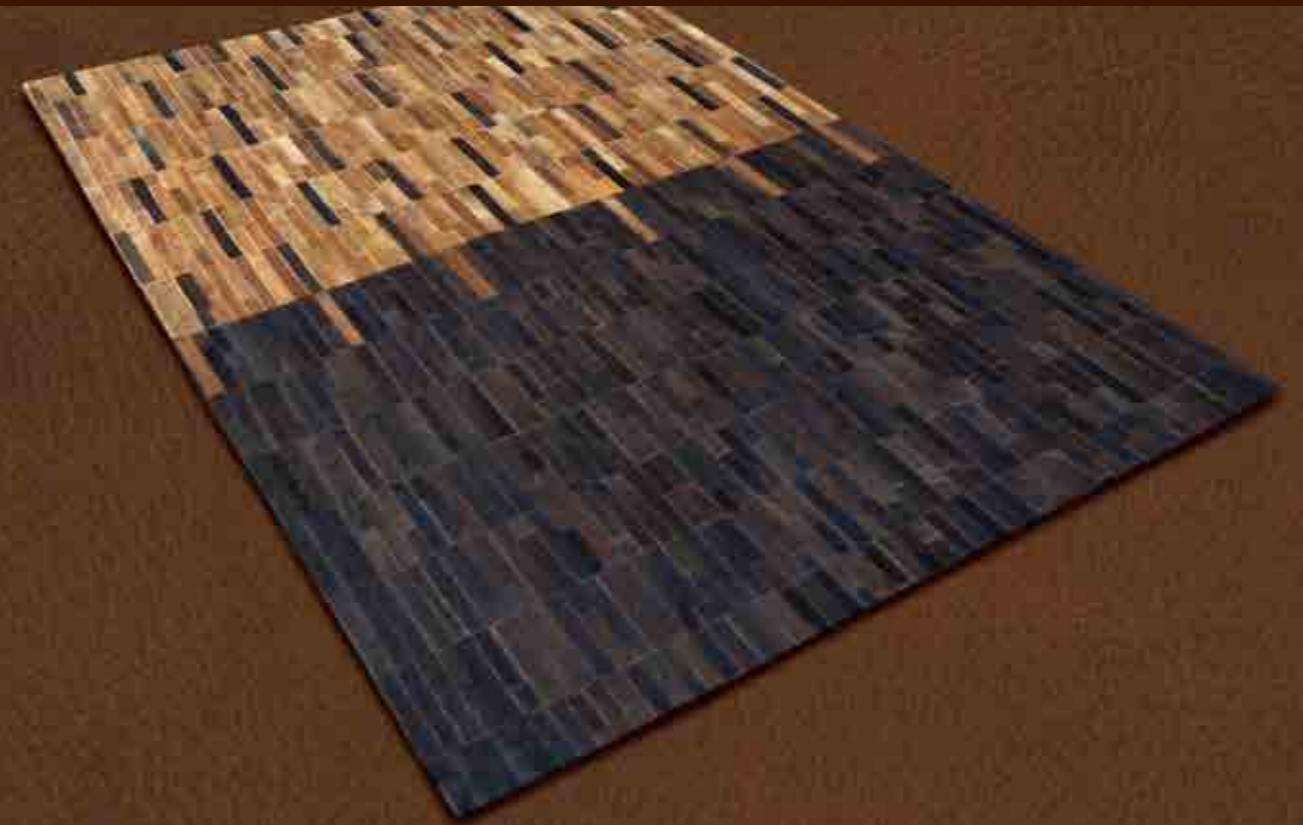

TANGLE-BROWN ▲

CHEVRON-BLACK ▲

TANGLE-GREY ▲

CORAL-CHOCLATE ▲

READY SIZE : 120 x 180 cms

CUSTOMIZATION ANY SHAPE/ANY SIZE ON ORDER

This beautiful hand crafted leather rug is made from the best quality leather. This carpet may not lay flat as you open it when it is unrolled from its packaging. Please lay it on the opposite side from the opening direction and let the carpet lay for little while, and it will become flat in a short time.