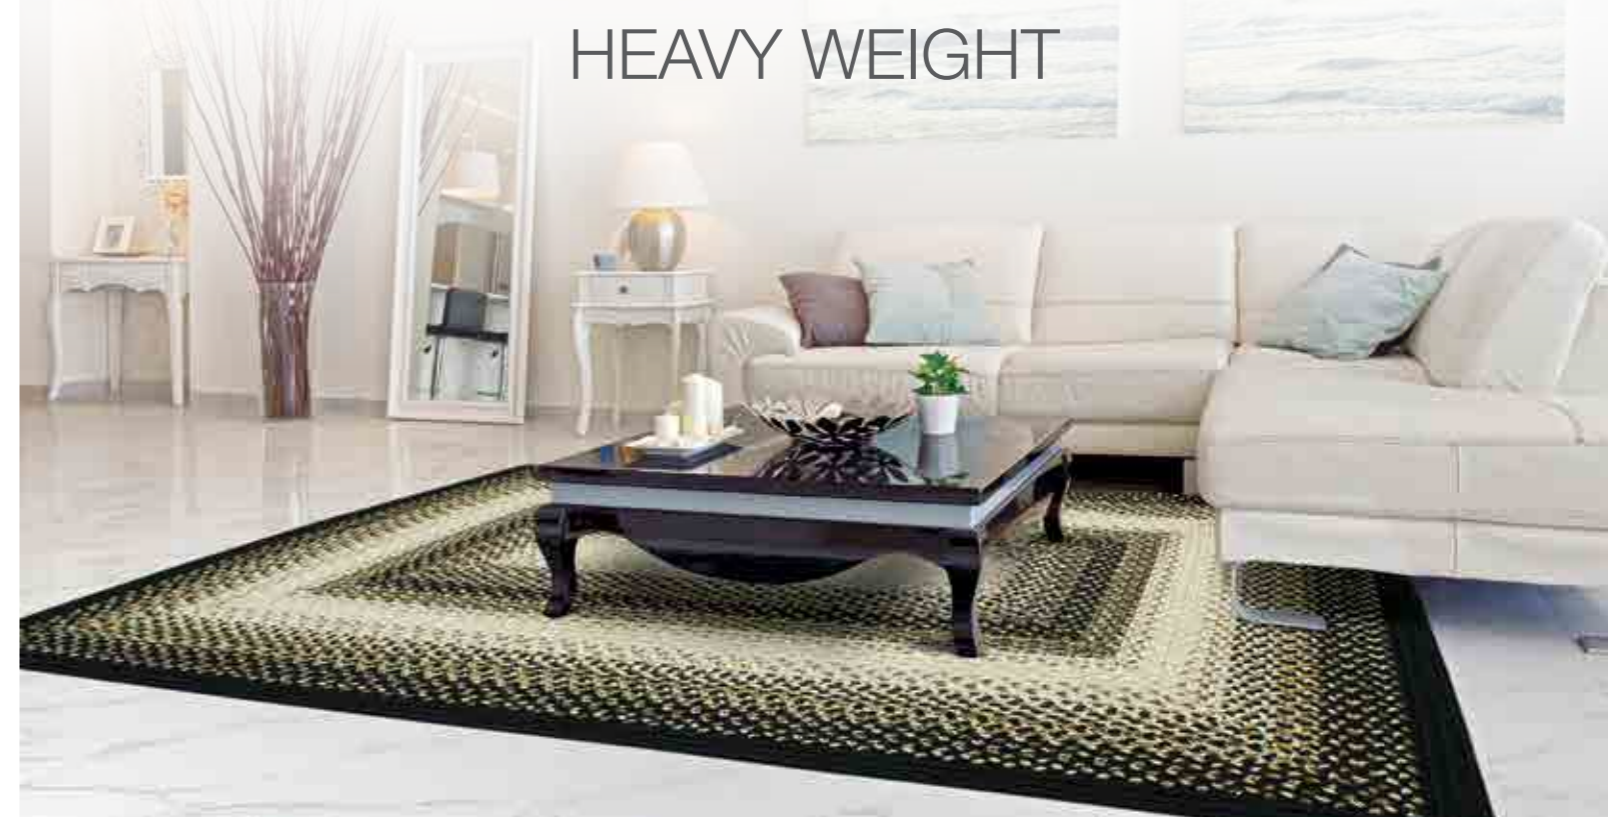

ALL WEATHER
OUTDOOR/INDOOR RUGS
HEAVY WEIGHT